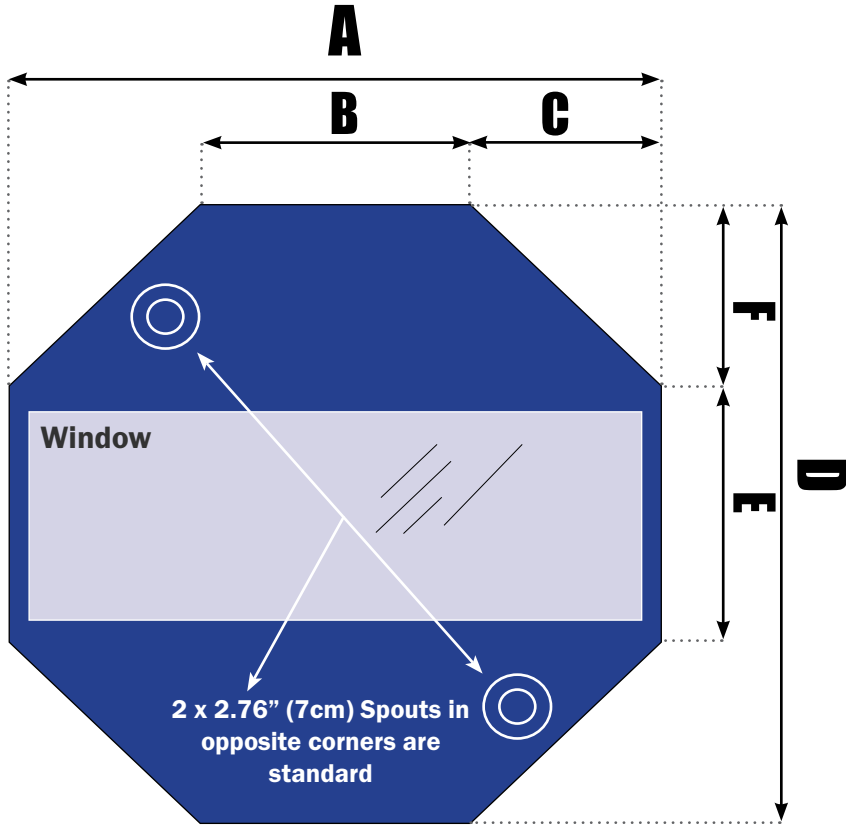

Please email completed form to sales@plastixs.com

All dimensions are measured in inches, unless otherwise specified

Dimensions

A =

A must equal (=) (2 x 'C') + 'B'

B =

C =

D =

D must equal (=) (2 x 'F') + 'E'

E =

F =

Options

REMOVE Window:

ADD Side Belt w/Buckle:

INCREASE Skirt from 7.87" (20cm) to:

Spouts

ONE (1) 2.76" (7cm) wand:

TWO (2) 2.76" (7cm) wand (std):

INCREASE Spout size (All) to:

Contact Information

Company Name:

Contact Name:

Email:

Phone: