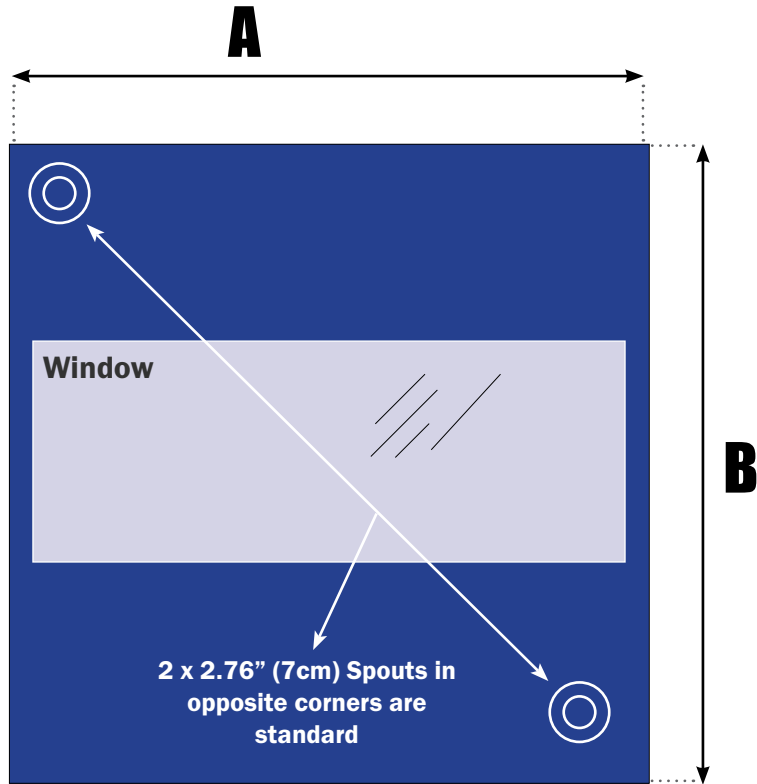

Please email completed form to sales@plastixs.com

All dimensions are measured in inches, unless otherwise specified

Options

REMOVE Window:

ADD Side Belt w/Buckle:

INCREASE Skirt from 7.87" (20cm) to:

Spouts

ONE (1) 2.76" (7cm) wand:

TWO (2) 2.76" (7cm) wand (std):

INCREASE Spout size (All) to:

Contact Information

Company Name:

Contact Name:

Email:

Phone: