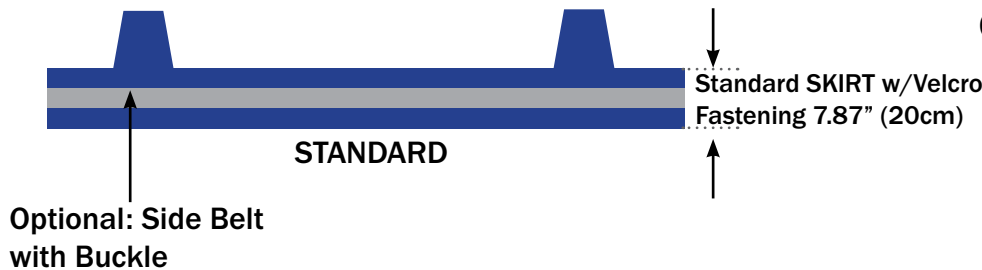

Please email completed form to sales@plastixs.com

All dimensions are measured in inches, unless otherwise specified

Options

REMOVE Window:

ADD Side Belt w/Buckle:

INCREASE Skirt from 7.87" (20cm) to:

Spouts

ONE (1) 2.76" (7cm) wand:

TWO (2) 2.76" (7cm) wand (std):

INCREASE Spout size (All) to:

Contact Information

Company Name:

Contact Name:

Email:

Phone: