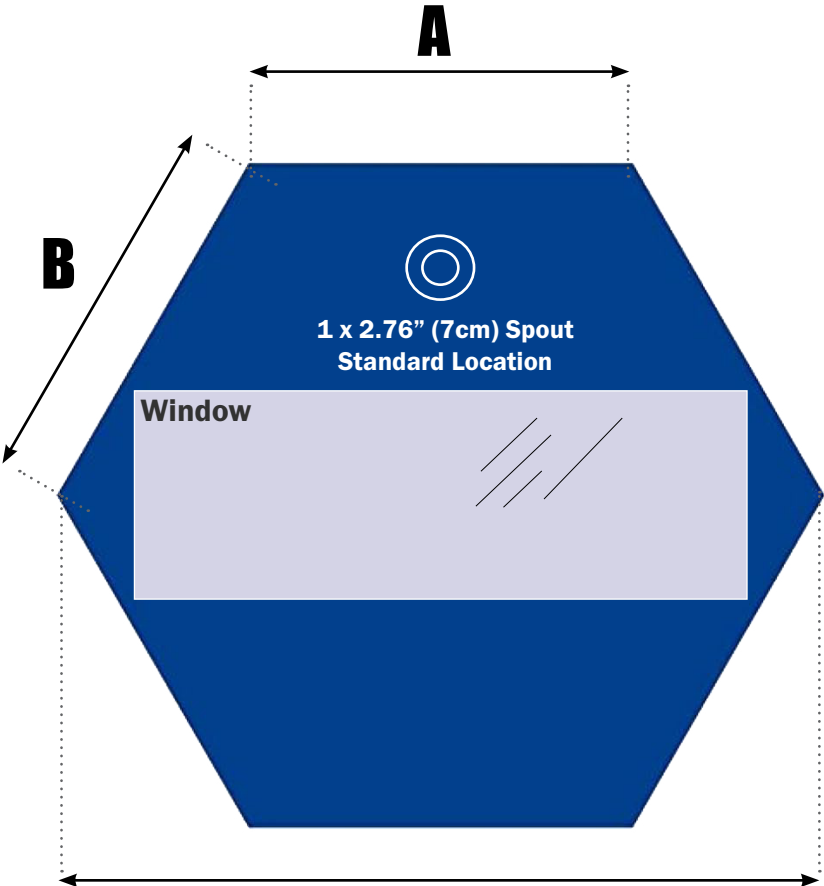

Please email completed form to sales@plastixs.com

**All dimensions are measured in inches,
unless otherwise specified**

Dimensions

A =

B =

C =

Options

REMOVE Window:

ADD Side Belt w/Buckle:

INCREASE Skirt from 7.87" (20cm) to:

Spouts

ONE (1) 2.76" (7cm) wand:

TWO (2) 2.76" (7cm) wand (std):

INCREASE Spout size to:

Contact Information

Company Name: